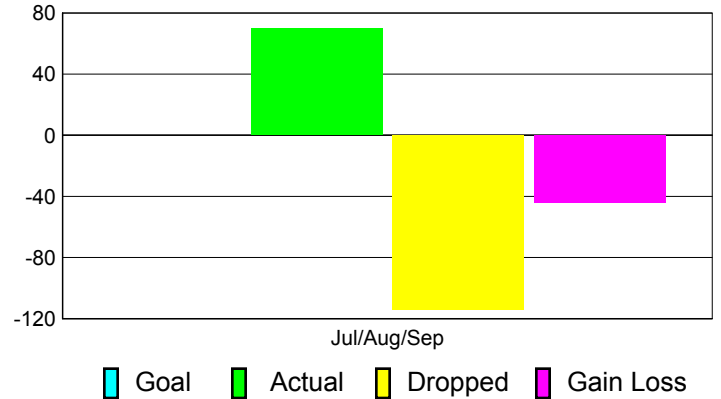

Membership Results 2011-2012

Goal, New, Dropped, Gain/Loss