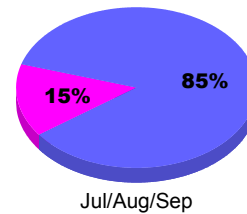

Membership Results
2011-2012

Membership
2010-2011

Month	Net Memb Goal	Actual New Memb	Actual Dropped Memb	Gain/Loss of Memb	Gain/Loss of Memb
Jul/Aug/Sep		70	-114	-44	-65
Totals		70	-114	-44	-65

Membership Results 2011-2012

Goal, New, Dropped, Gain/Loss

Comparison of Membership Gain/Loss

Current Year Compared to the Previous Year

Gender Comparison 2011-2012

Male Female