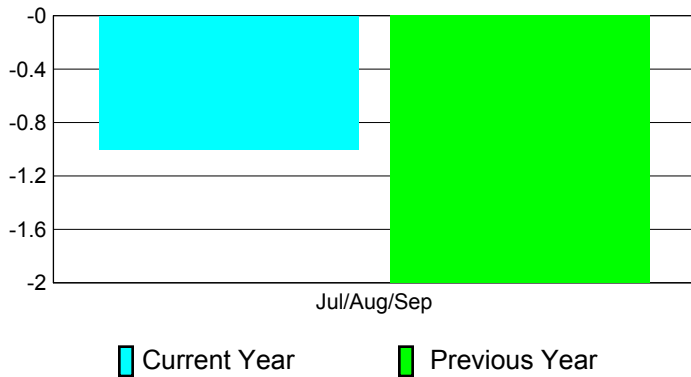

Club Results 2011-2012

Goal, New, Dropped, Gain/Loss

Comparison of Club Gain/Loss

Current Year Compared to the Previous Year

YTD Status Quo Clubs 2011-2012

Status Quo Clubs Compared to Status Quo Members

MEMBERSHIP